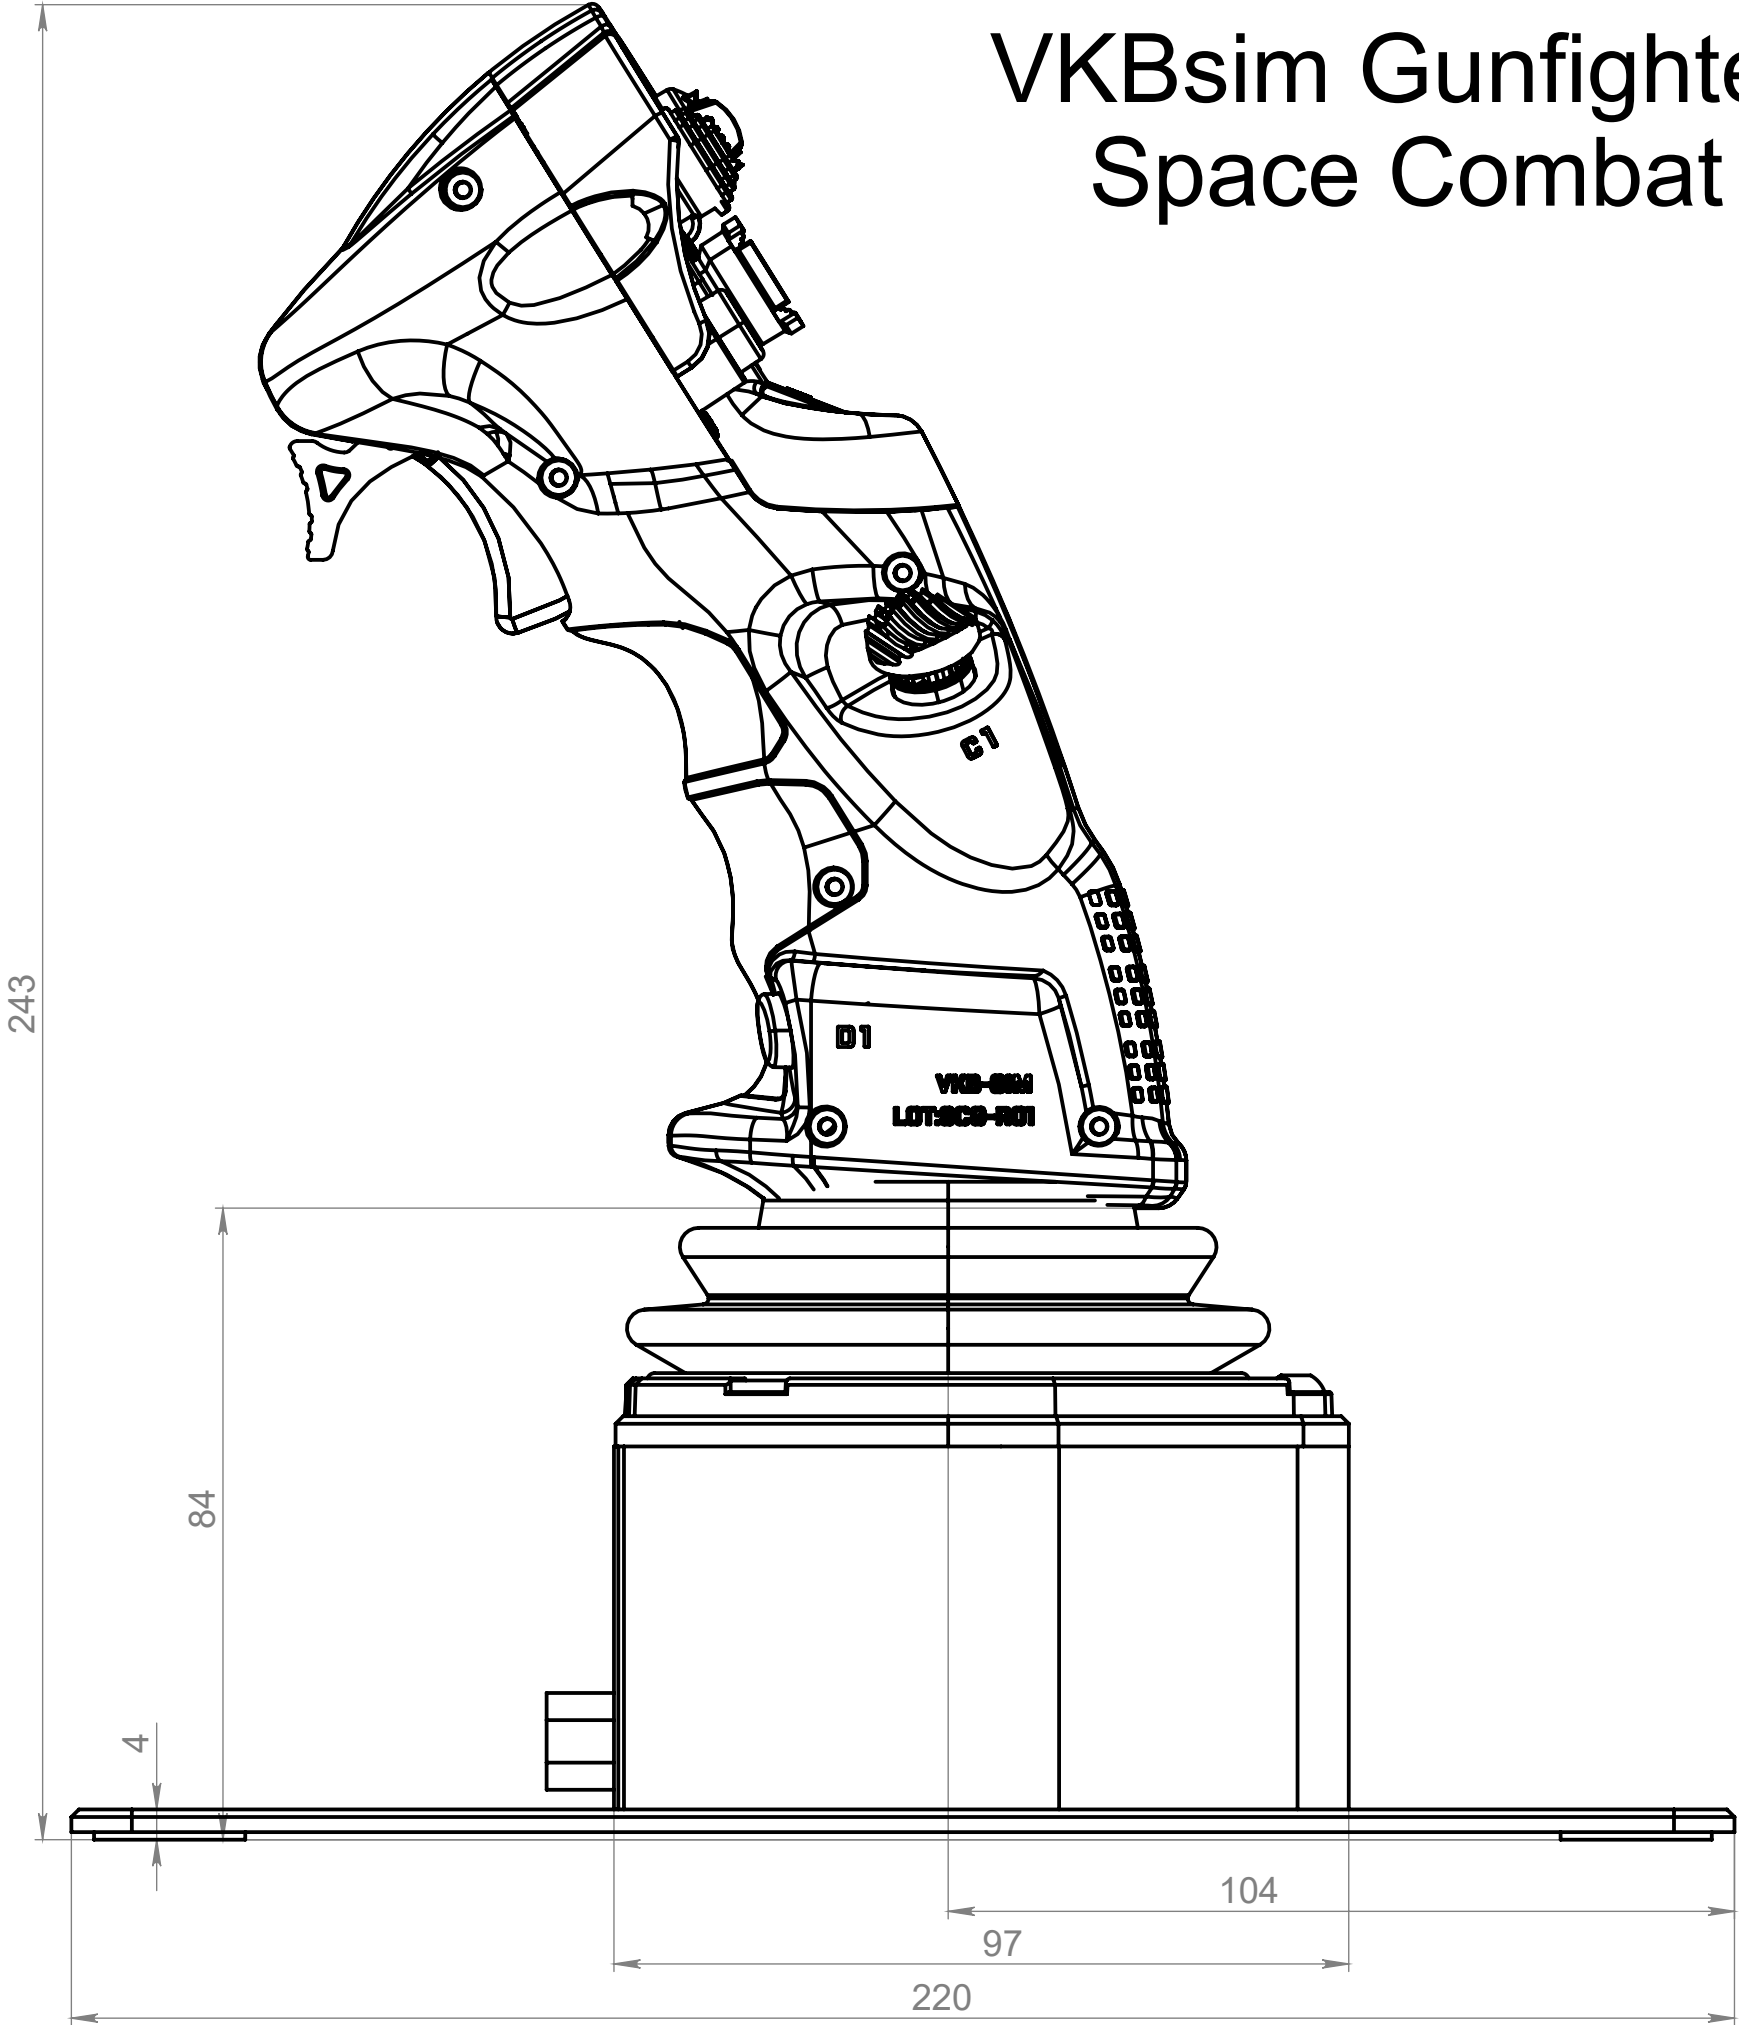

# VKBsim Gunfighter MkIII Space Combat Grip

\*dimensions for reference only